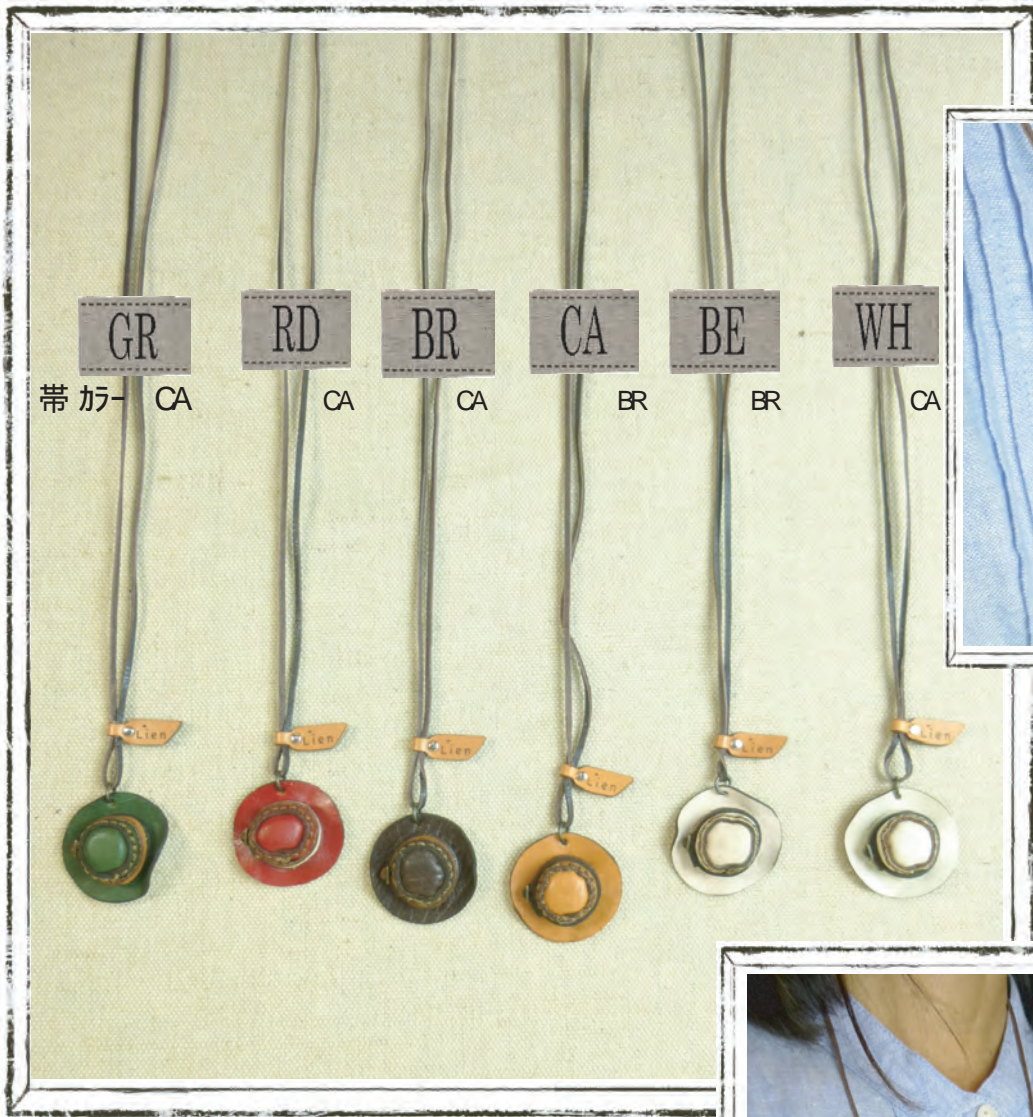

LIN6131 2,900yen+tax  
(2pcs)

LIN6130

LIN6132 2,500yen+tax  
(1pc)

LIN6133 3,900yen+tax  
(2pcs)

LIN6136 2,900yen+tax  
(1pc)  
LIN6137 4,900yen+tax  
(2pcs)

LIN6138  
2,500yen+tax

LIN6139  
2,900yen+tax

LIN6140 2,900yen+tax  
(1pc)  
LIN6141 4,900yen+tax  
(2pcs)